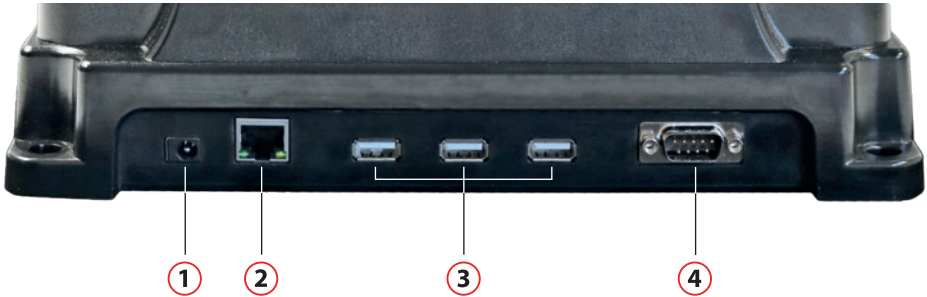

TECHNICAL FEATURES

Dimension: approx. 13,5 x 20,5 x 27,4 cm

Weight: 940g

4 Mounting holes to fix the docking station

Connections:

- ① 1 x Power-supply
- ② 1 x RJ45 Ethernet → affected IS910.1: supports OS ANDROID 8.0 from firmware status 20190410; all other tablets compatible
- ③ 3 x USB (support for low power device: mouse, keyboard, USB memory stick, etc.)
- ④ 1 x service interface